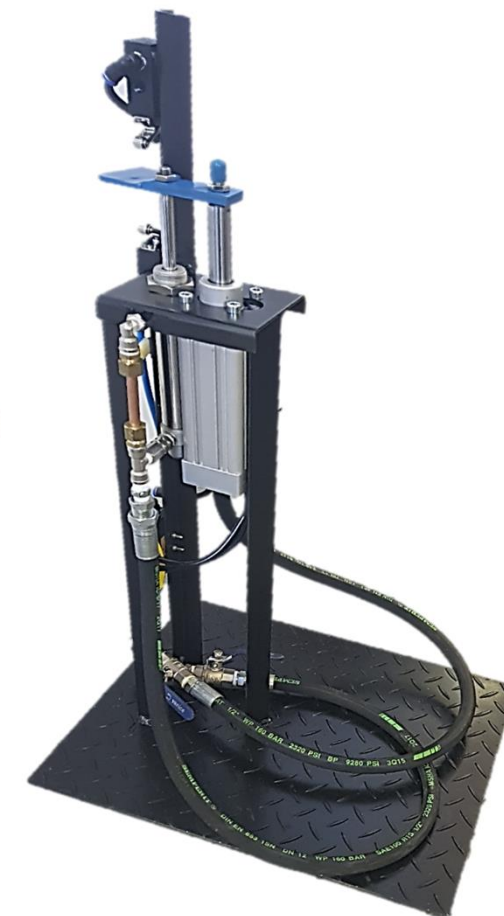

PRECISIO 2 - LPG semi-auto manual pump (for bottle FILLING or DECANTING)

Specifications:

- Filling LPG Cylinders up to 48kg (Adaptors Provided)
- Decanting from 48kg bottles to smaller bottles or visa versa
- Low Maintenance
- Constant output delivery
- Complete with 2 x hoses
- Decanting: +/-30sec/kg
- Complete with 2 x hoses with Bull Nose Filling Nozzles
- **Air driven**
- Powerful LPG delivery
- Complete Automatic Pumping

Optional:

- 150kg Price computing scale –
(Customer will pay total price according to total kg weight)
- Air compressor